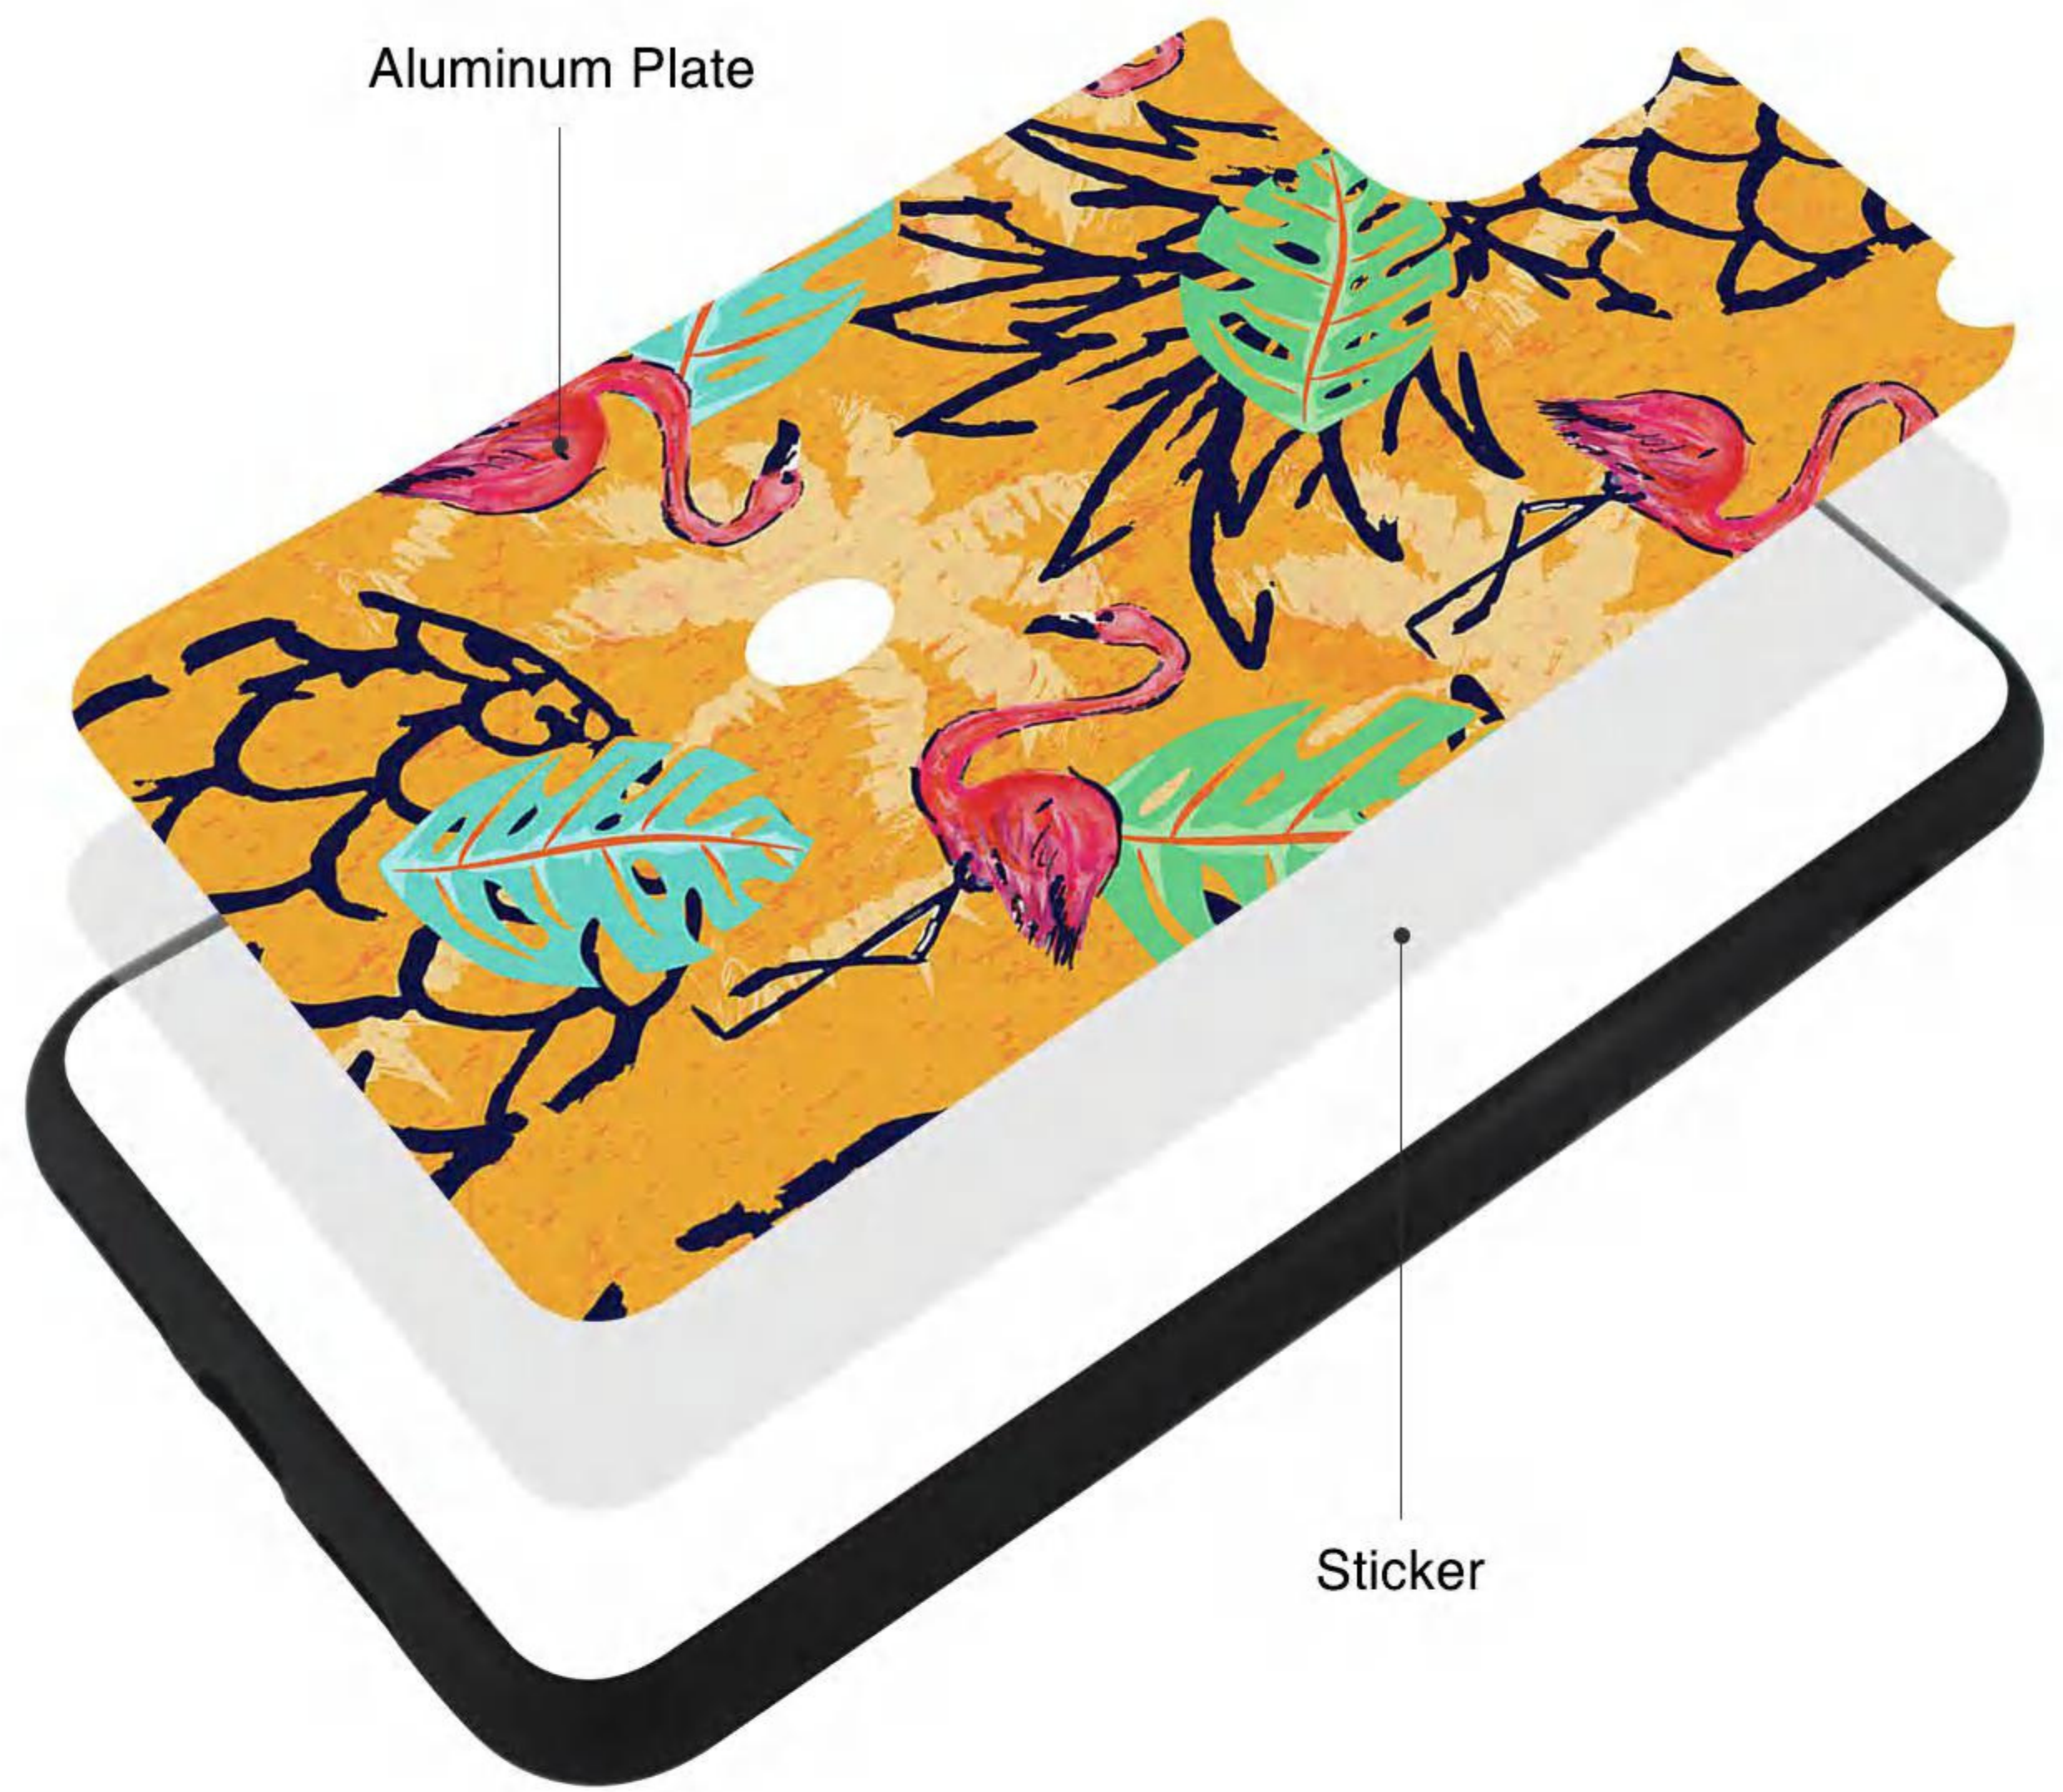

SHOCK-PROOF

All round four sided edging
side anti slip design
effectively protect the phone

ANTI-SKID DESIGN

The side of the phone case is granular, preventing the phone from being hurt when it falls. The hole on both sides of the mobile phone is wrapped in all directions to avoid scratching the mobile phone. The phone case has a lanyard hole that allows you to hang your phone around your neck or arm.