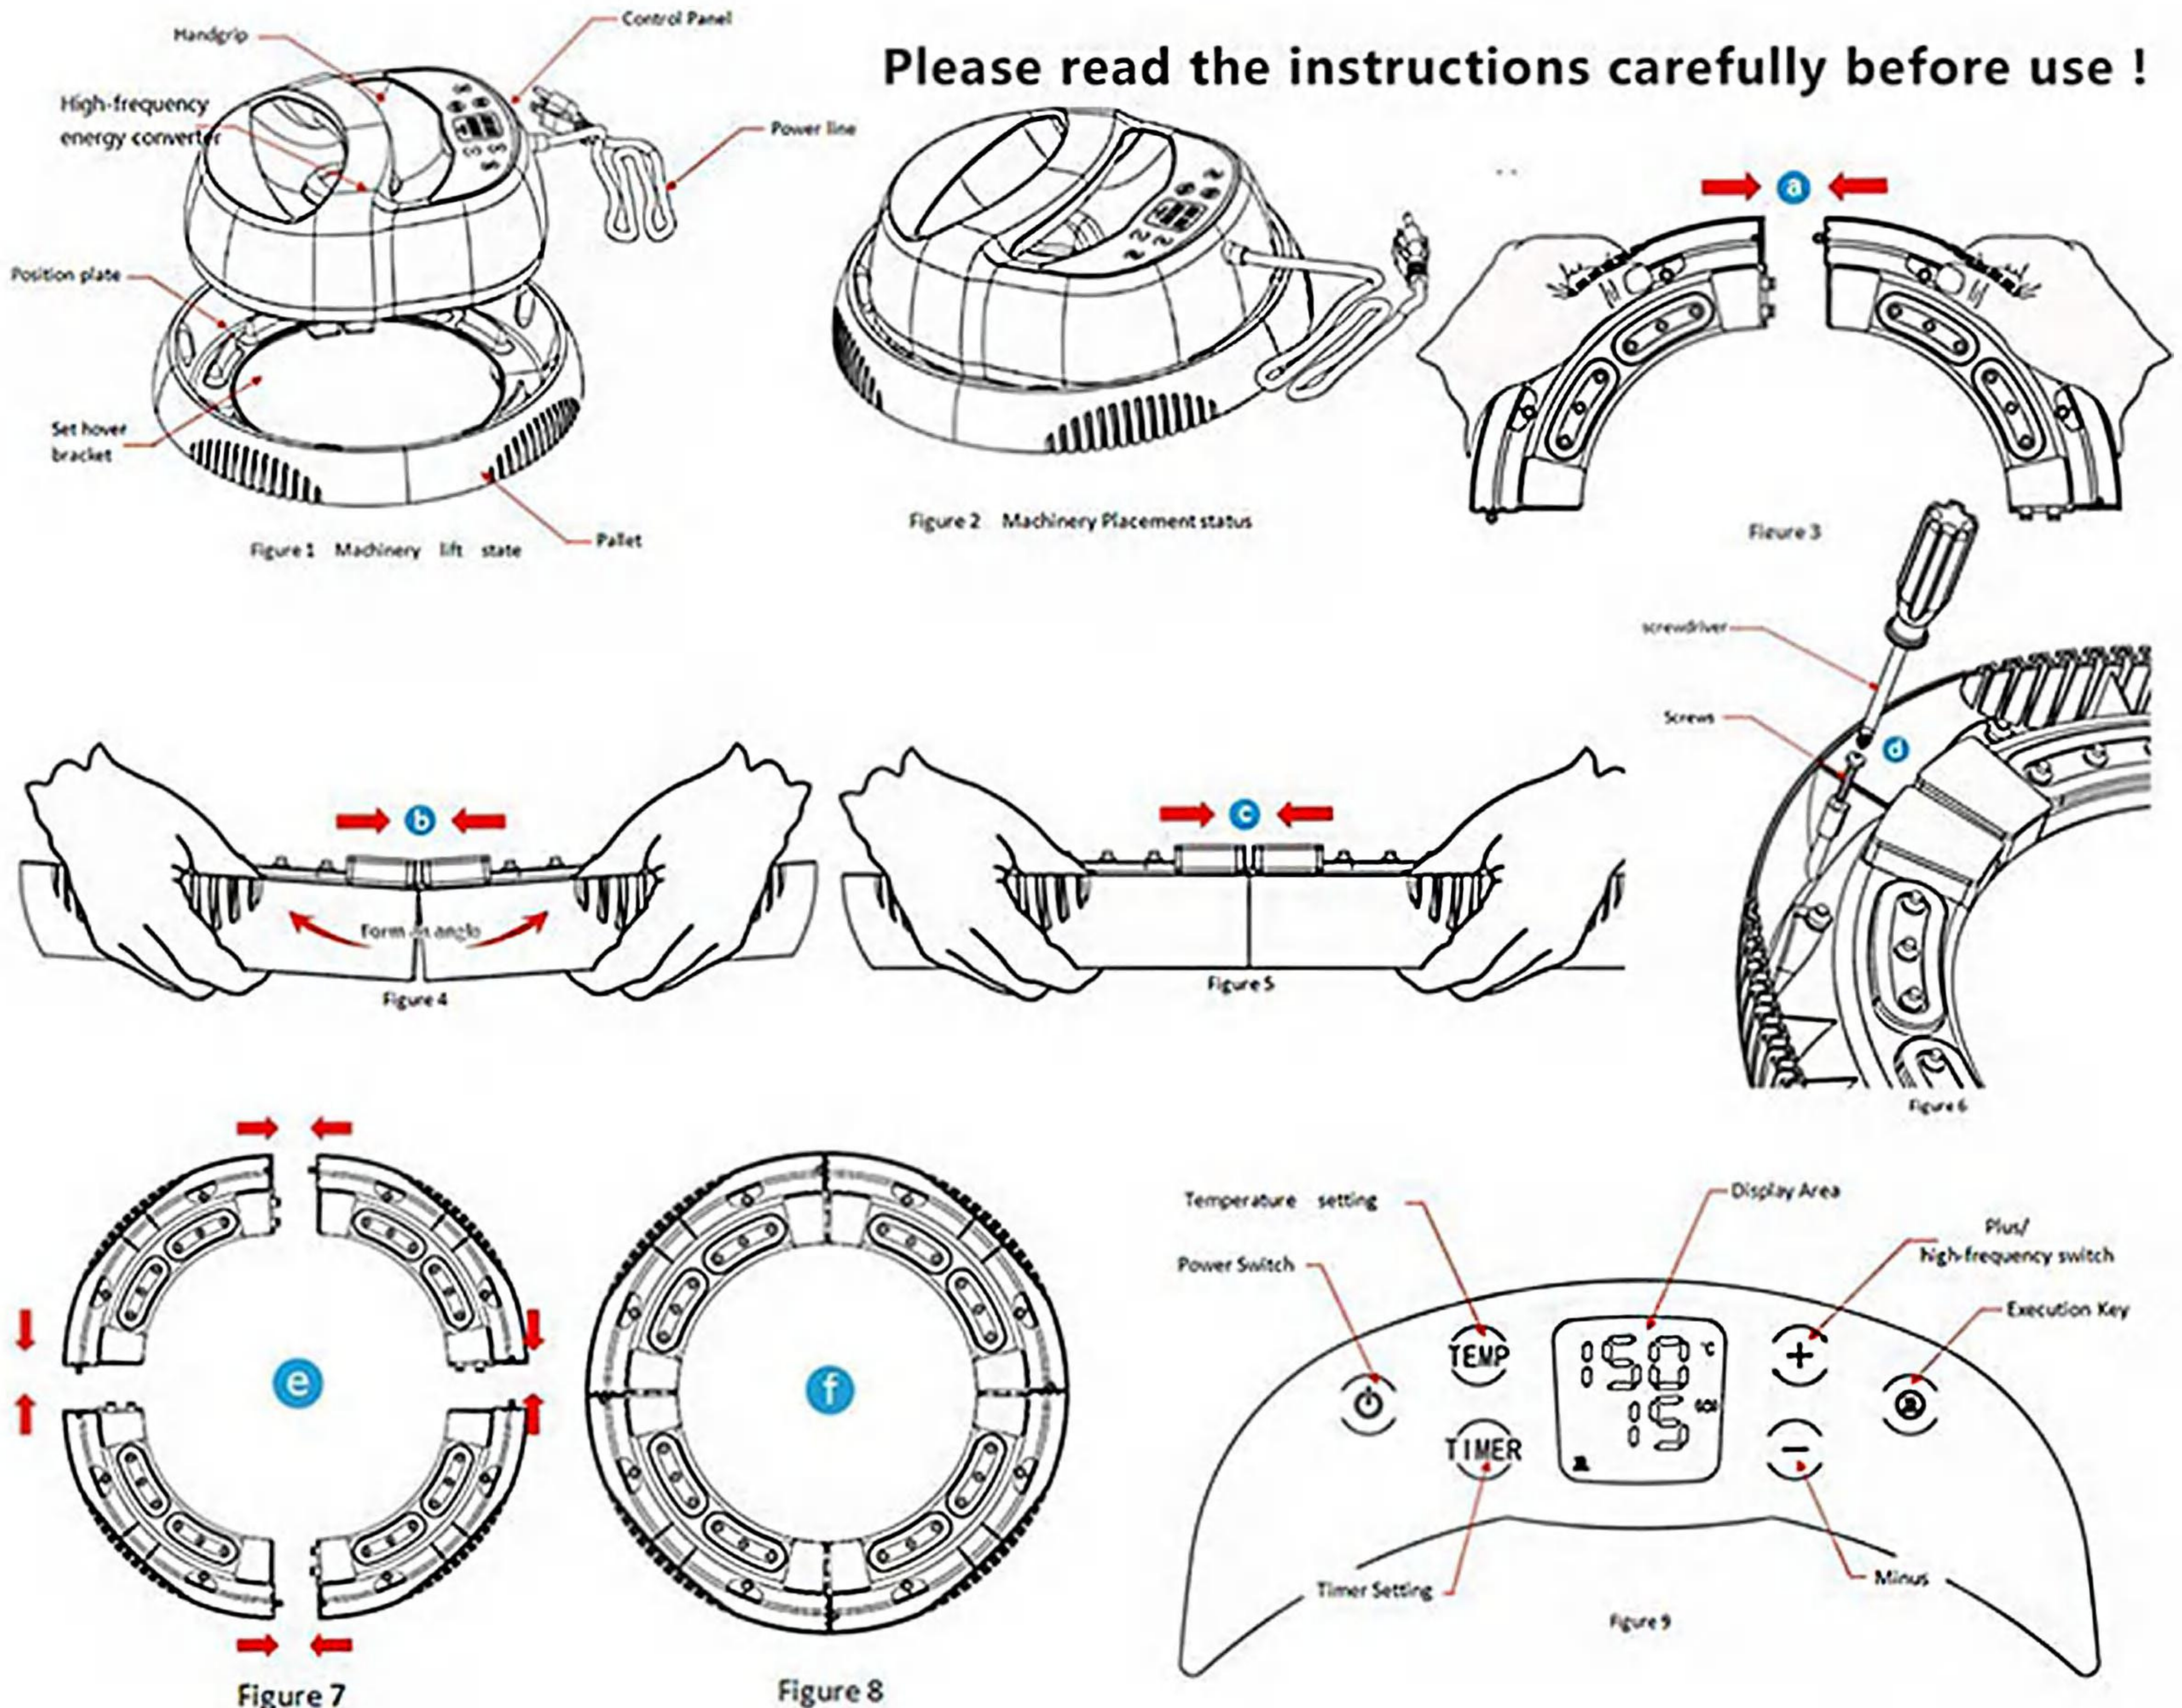

Please read the instructions carefully before use !