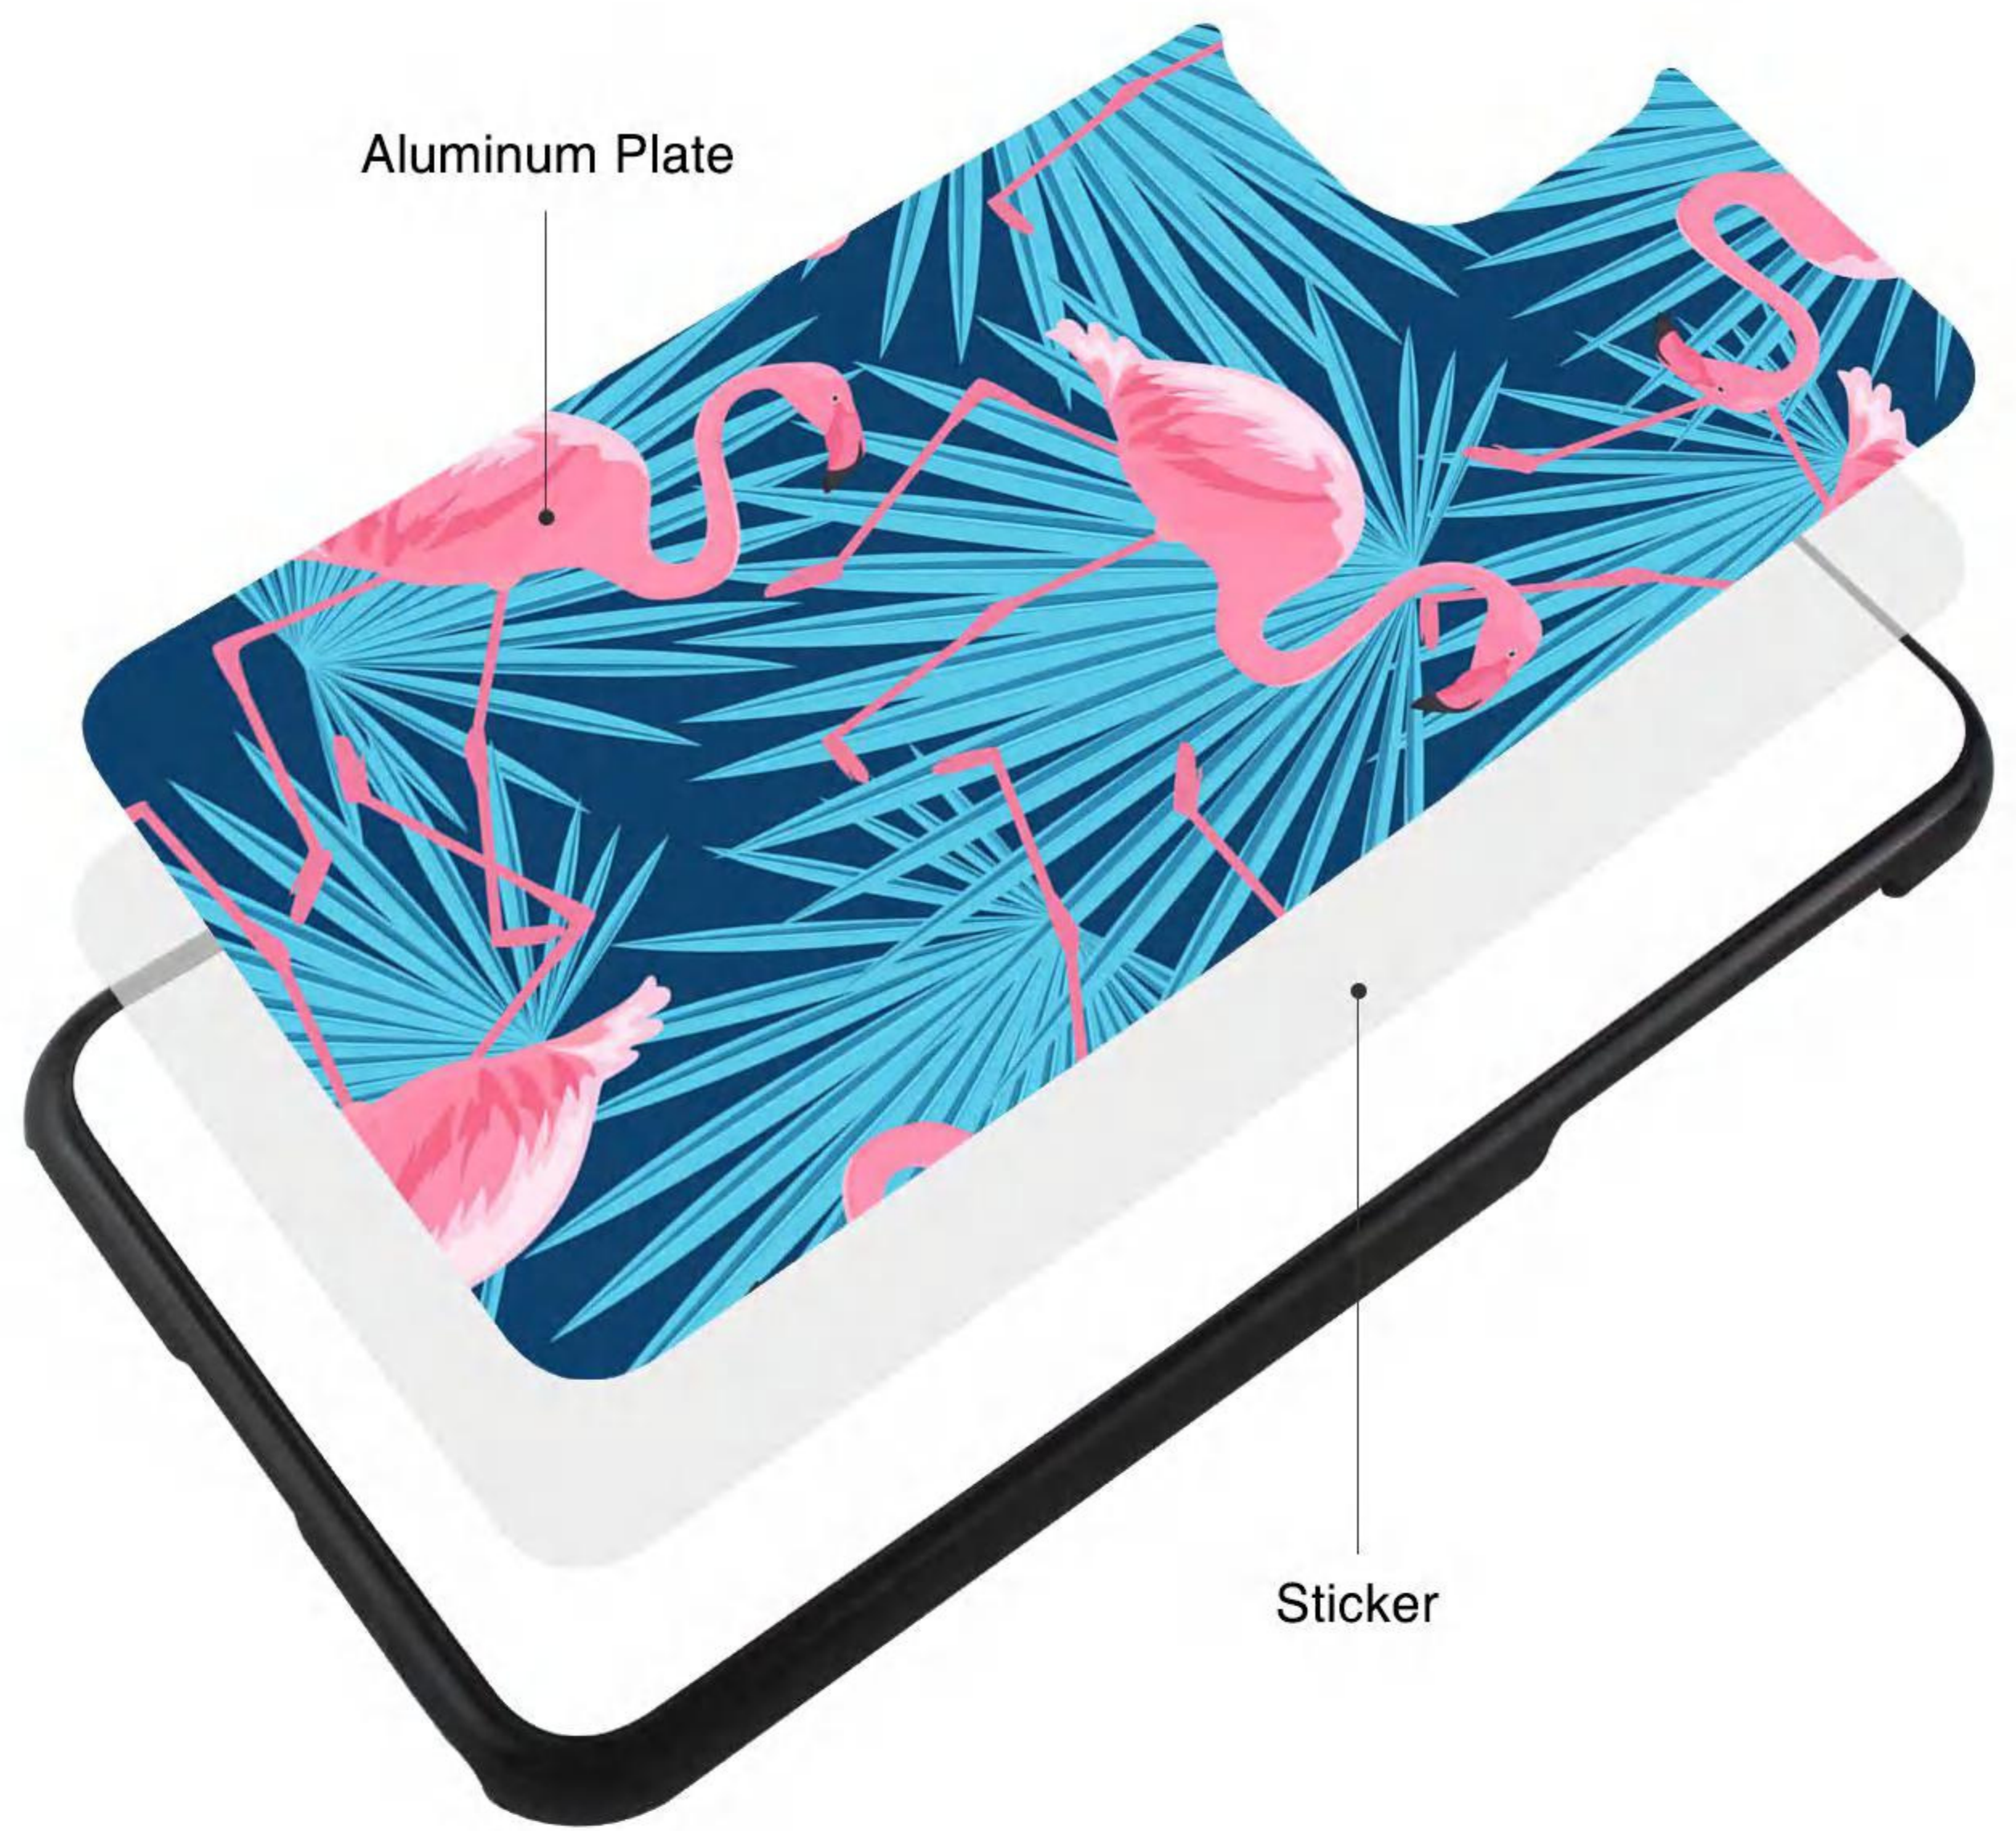

SHOCK-PROOF

All round four sided edging
side anti slip design
effectively protect the phone

ANTI-SKID DESIGN

The side of the phone case is granular, preventing the phone from being hurt when it falls. The hole on both sides of the mobile phone is wrapped in all directions to avoid scratching the mobile phone. The phone case has a lanyard hole that allows you to hang your phone around your neck or arm.

TPU PHONE COVERS

The sublimation TPU phone case are made with high quality TPU raw material + PC. The back of the cover is PC and the edges are TPU and are made of dual moulding process. The sublimation metal sheet used are of highest quality. The phone cover can better protect your phone from being stained by dirt and broken while dropping to the ground. Any design can be customized on the phone back cover, give your phone a new beautiful housing. The sublimation phone case is very popular nowadays, widely used for business, promotion, advertising, gifts, personal use, etc.

Black, White, Transparent

SHOCK-PROOF

Protect phone from being stained by dirt and broken while dropping to the ground

SIDE SLIP DESIGN

The side of the phone case is smooth, preventing the phone from being hurt when it falls.