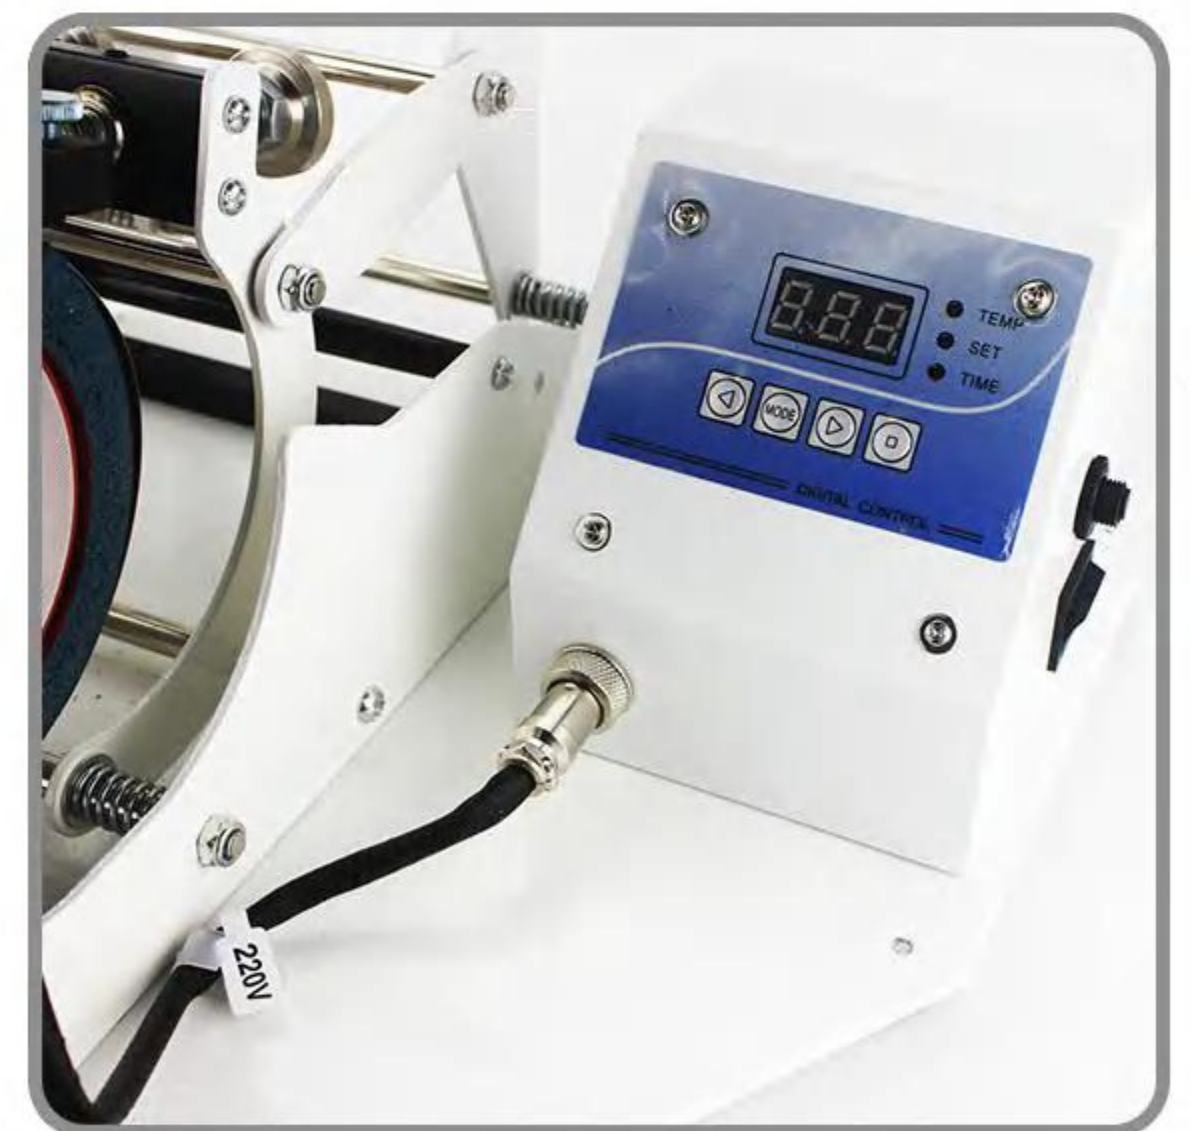

Model No.	Size	Qty	Carton Size	G.W	Voltage
MP-201	10oz/11oz	1 Set	39cm x 36m x 34.5cm	10.0kg	110V/220V
MP-401	10oz/11oz/12oz/17oz	1 Set	39cm x 36m x 34.5cm	10.5kg	110V/220V
MP-601	0.5oz/3oz/10oz/11oz/12oz/17oz	1 Set	39cm x 36m x 34.5cm	11.5kg	110V/220V
MP-701	0.5oz/3oz/10oz/11oz/12oz/17oz/20oz	1 Set	39cm x 36m x 34.5cm	12.0kg	110V/220V