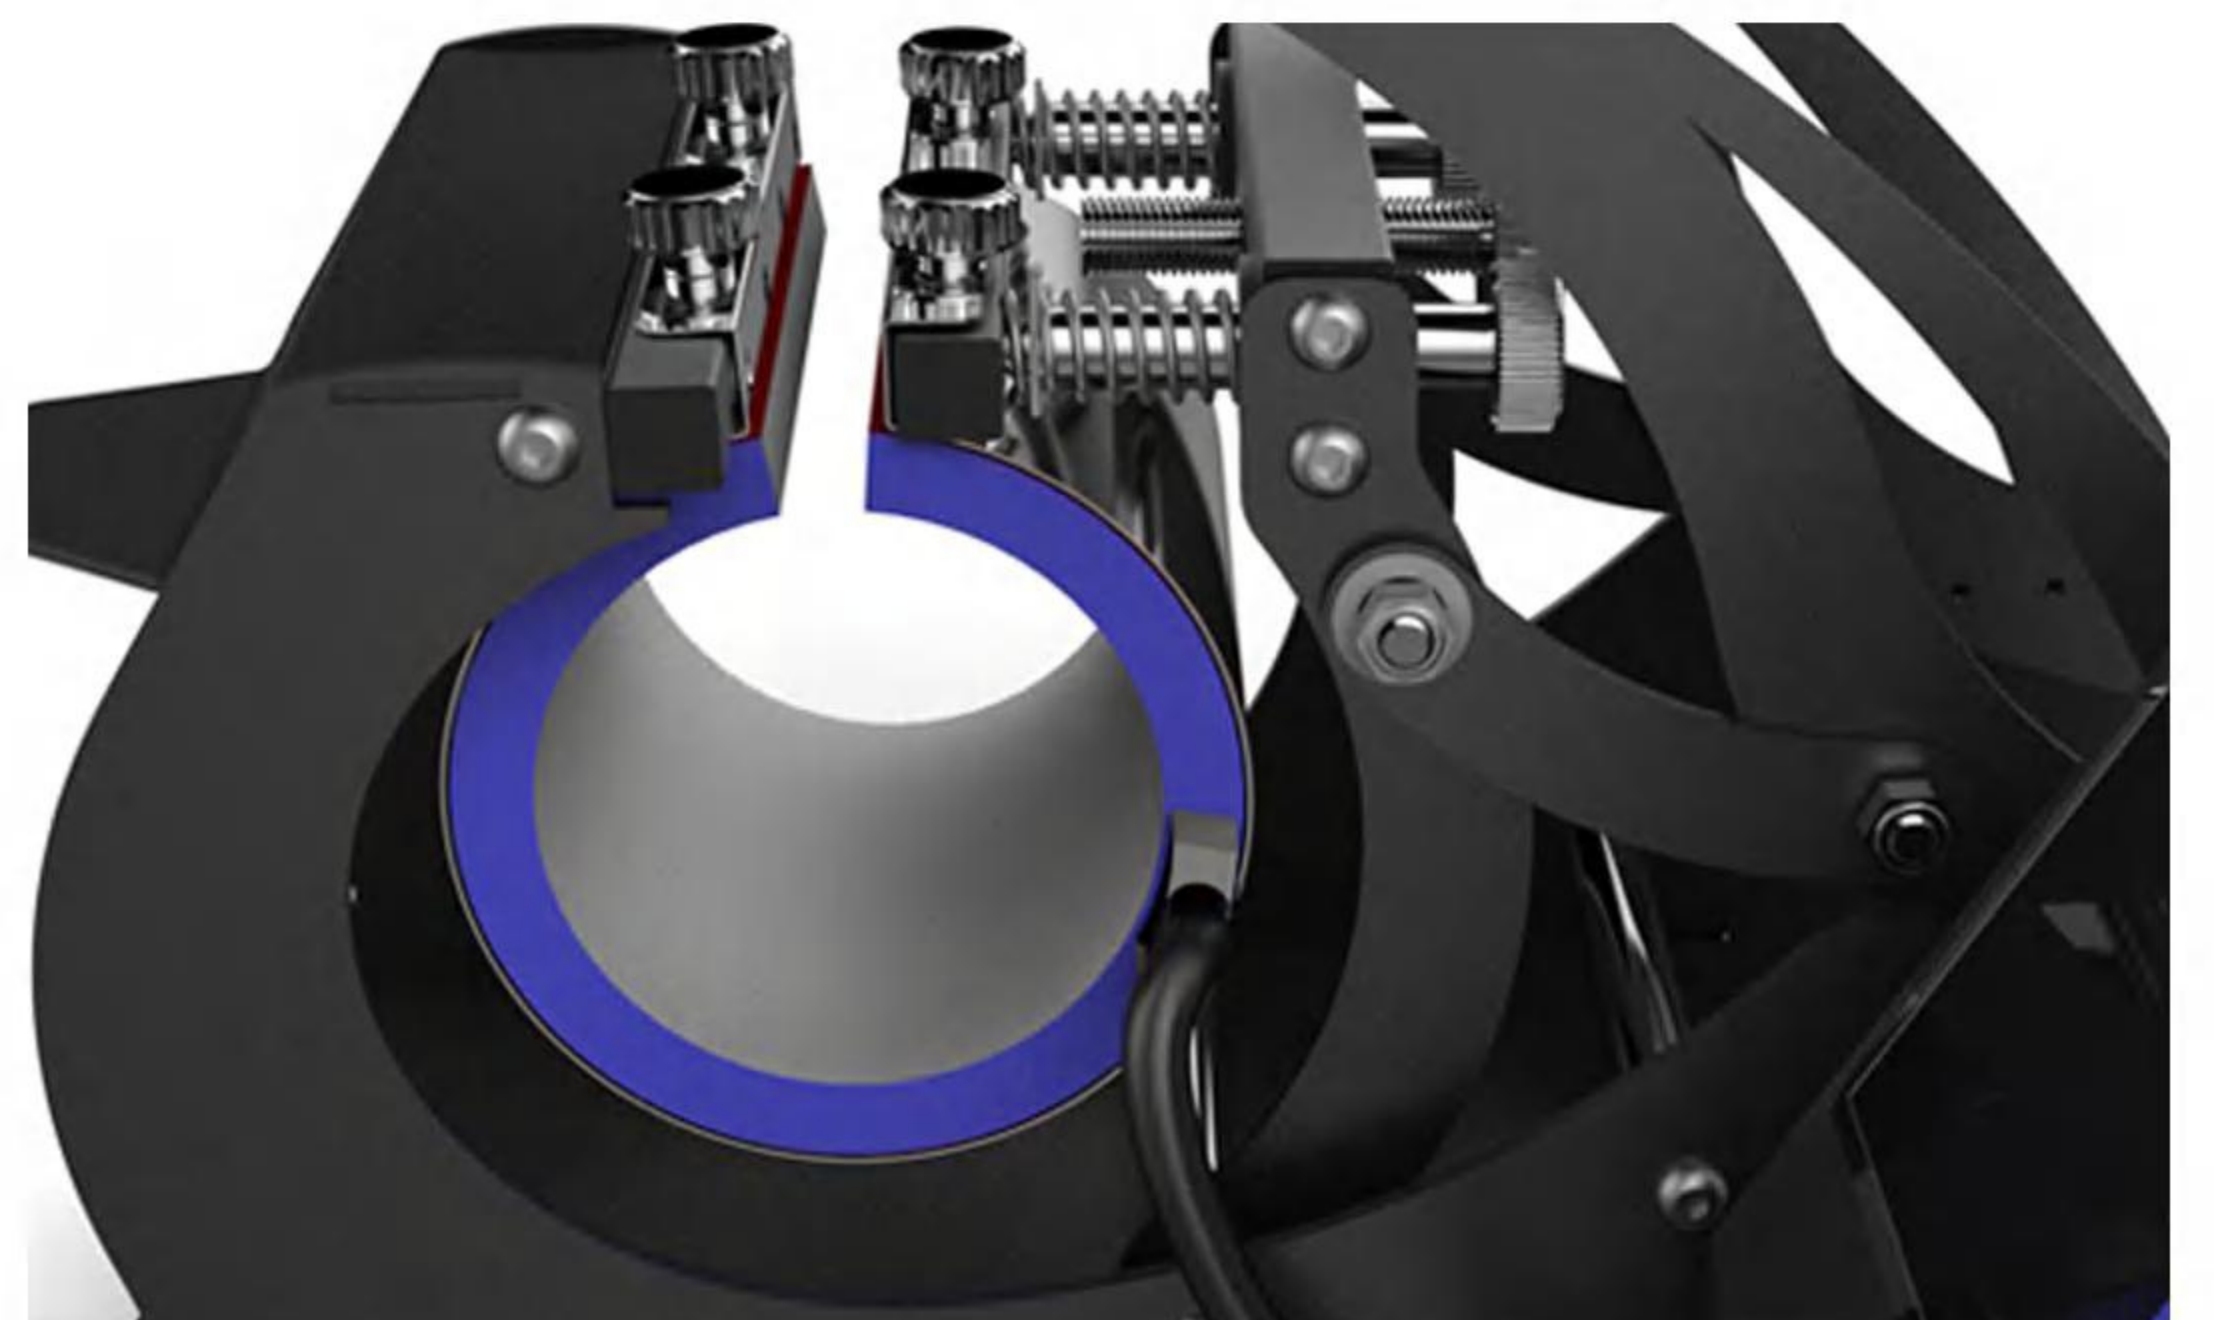

Elegant Touch Screen

The touch screen control panel has easy to use controls that includes auto timing and adjustable pressure.

Change Mug Heater

The heating pad can be changed five kinds of heating pads to choose