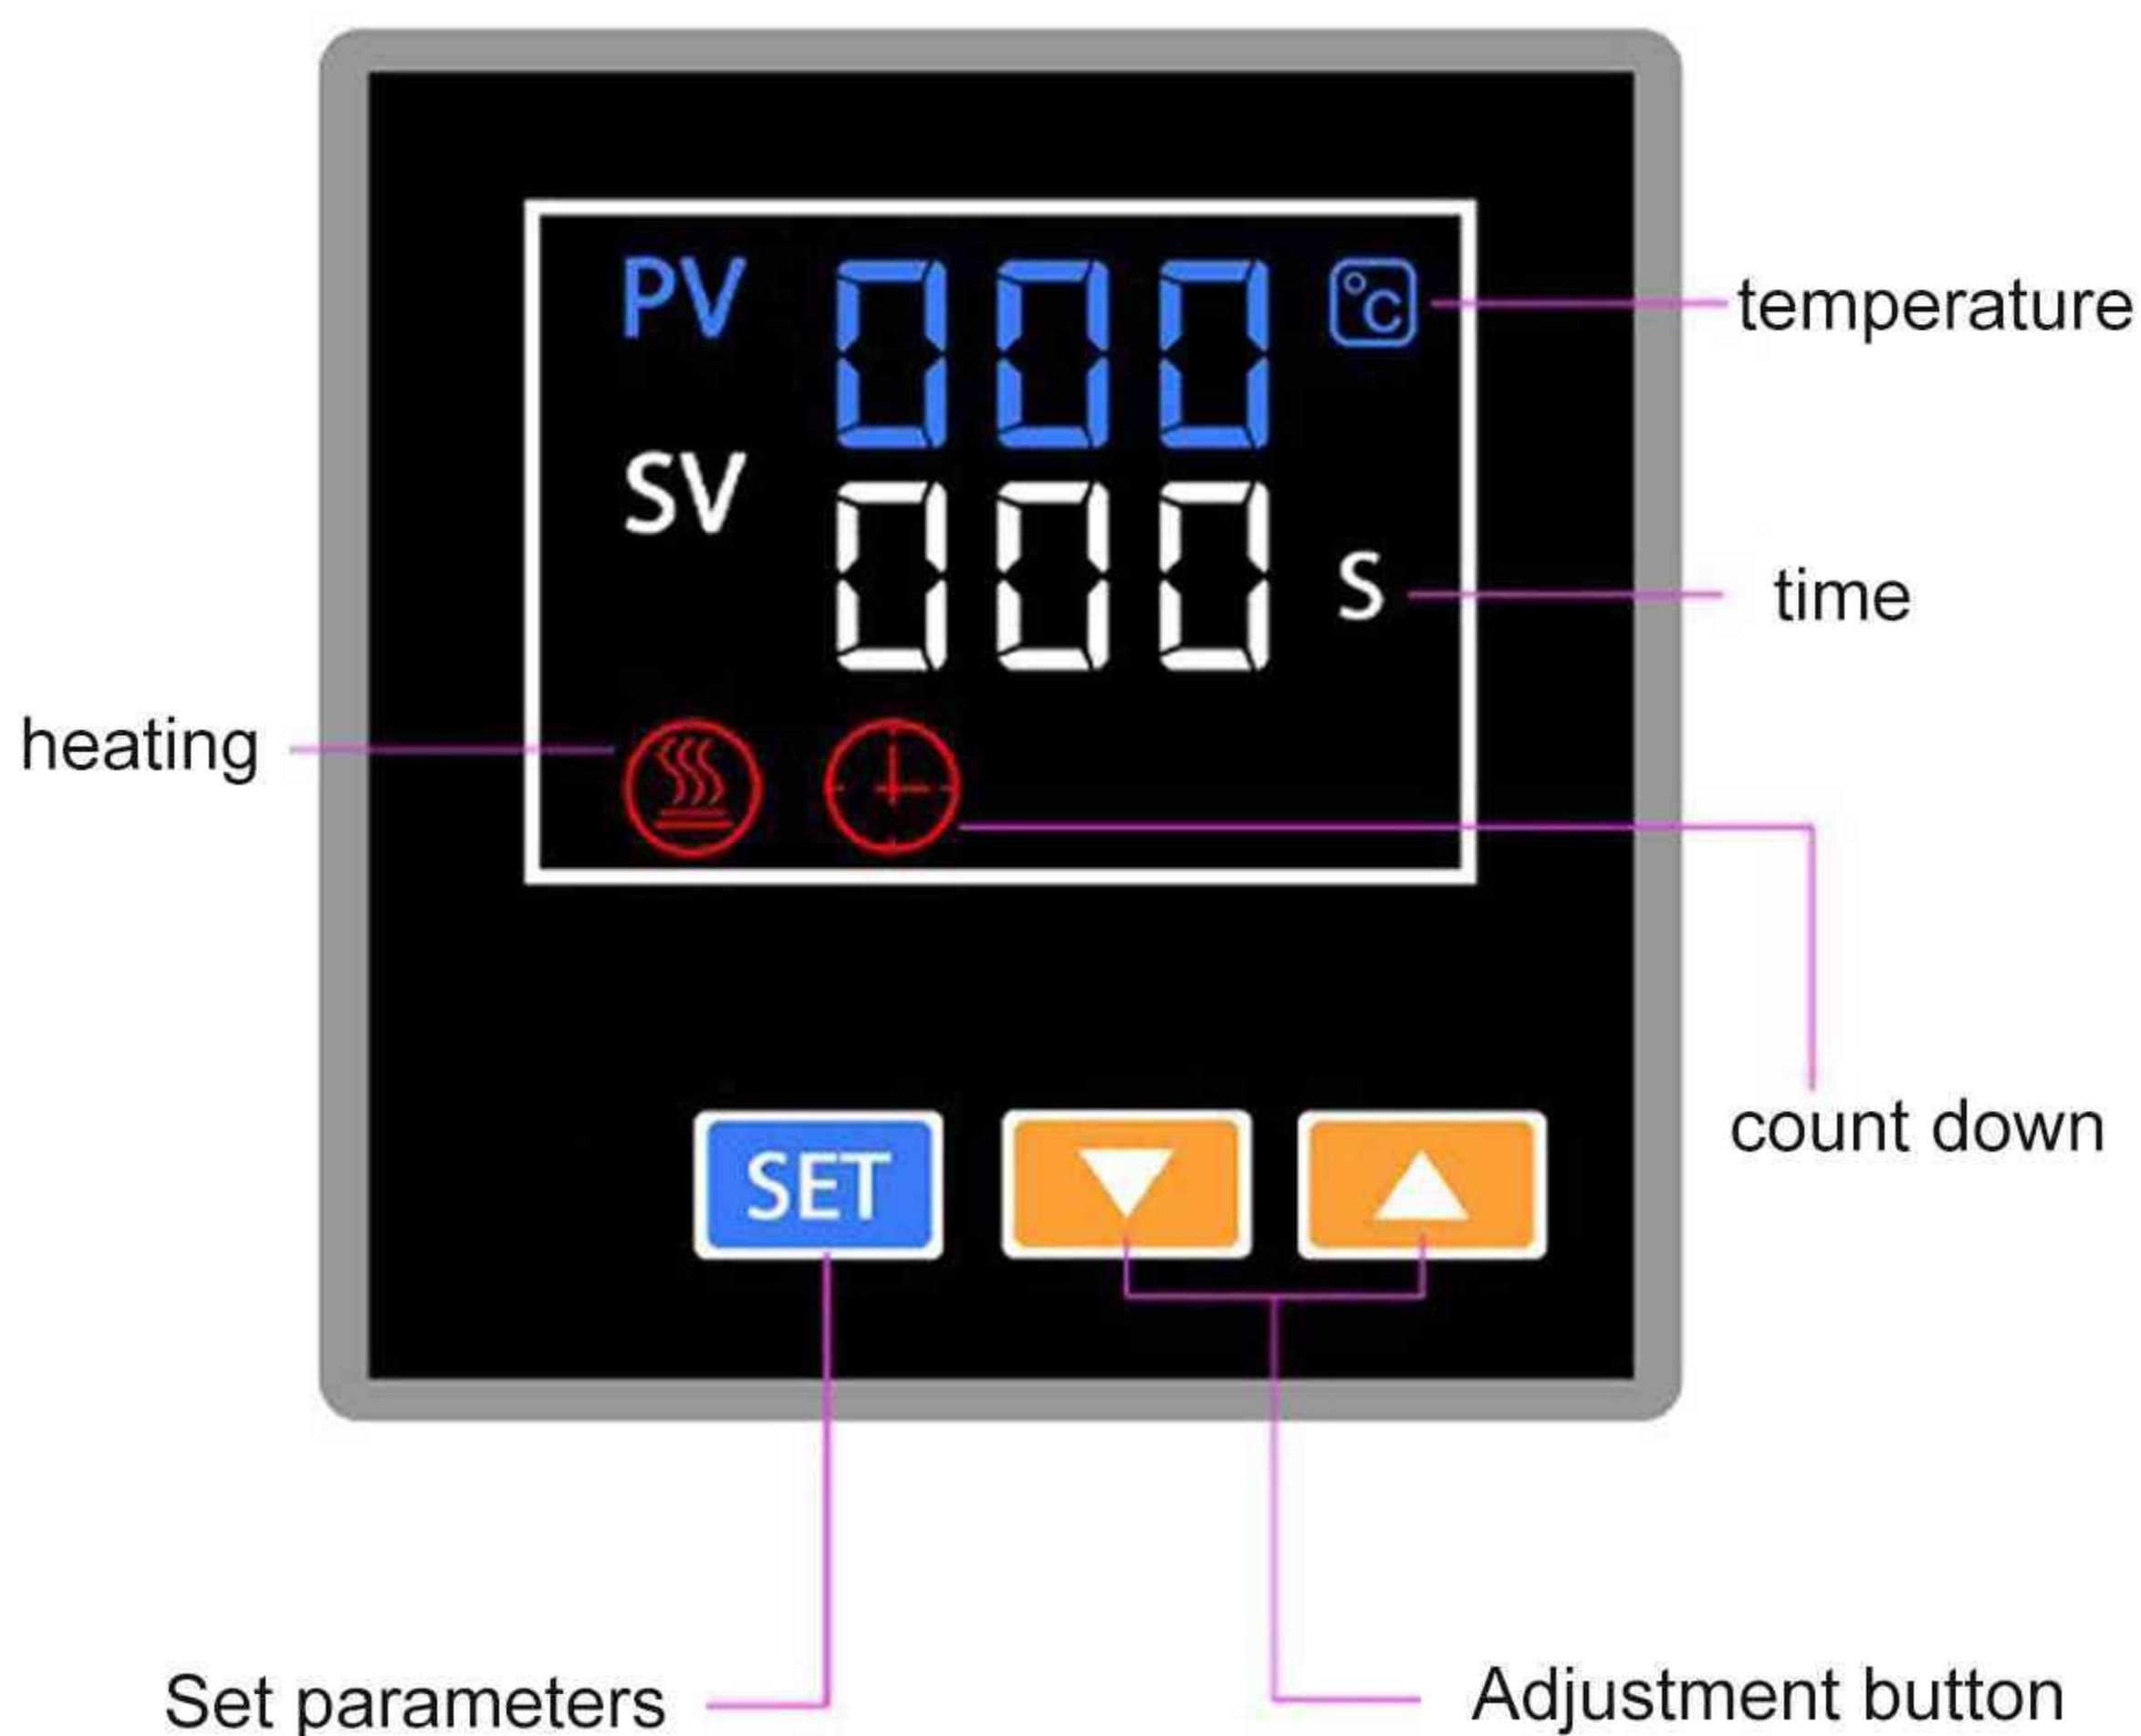

Liquid crystal display Easy to operate

High quality coaster

Anti skid pad design Protect machine

KNOW THE CONTROL PANEL

Product Parameters

Item No. :	MP-20WH
Machine Power:	500W
Voltage:	110V/220V
Carton Size:	52x36x35cm
Cross Weight:	12.00kg
Transfer Size:	27x23cm
Color:	White