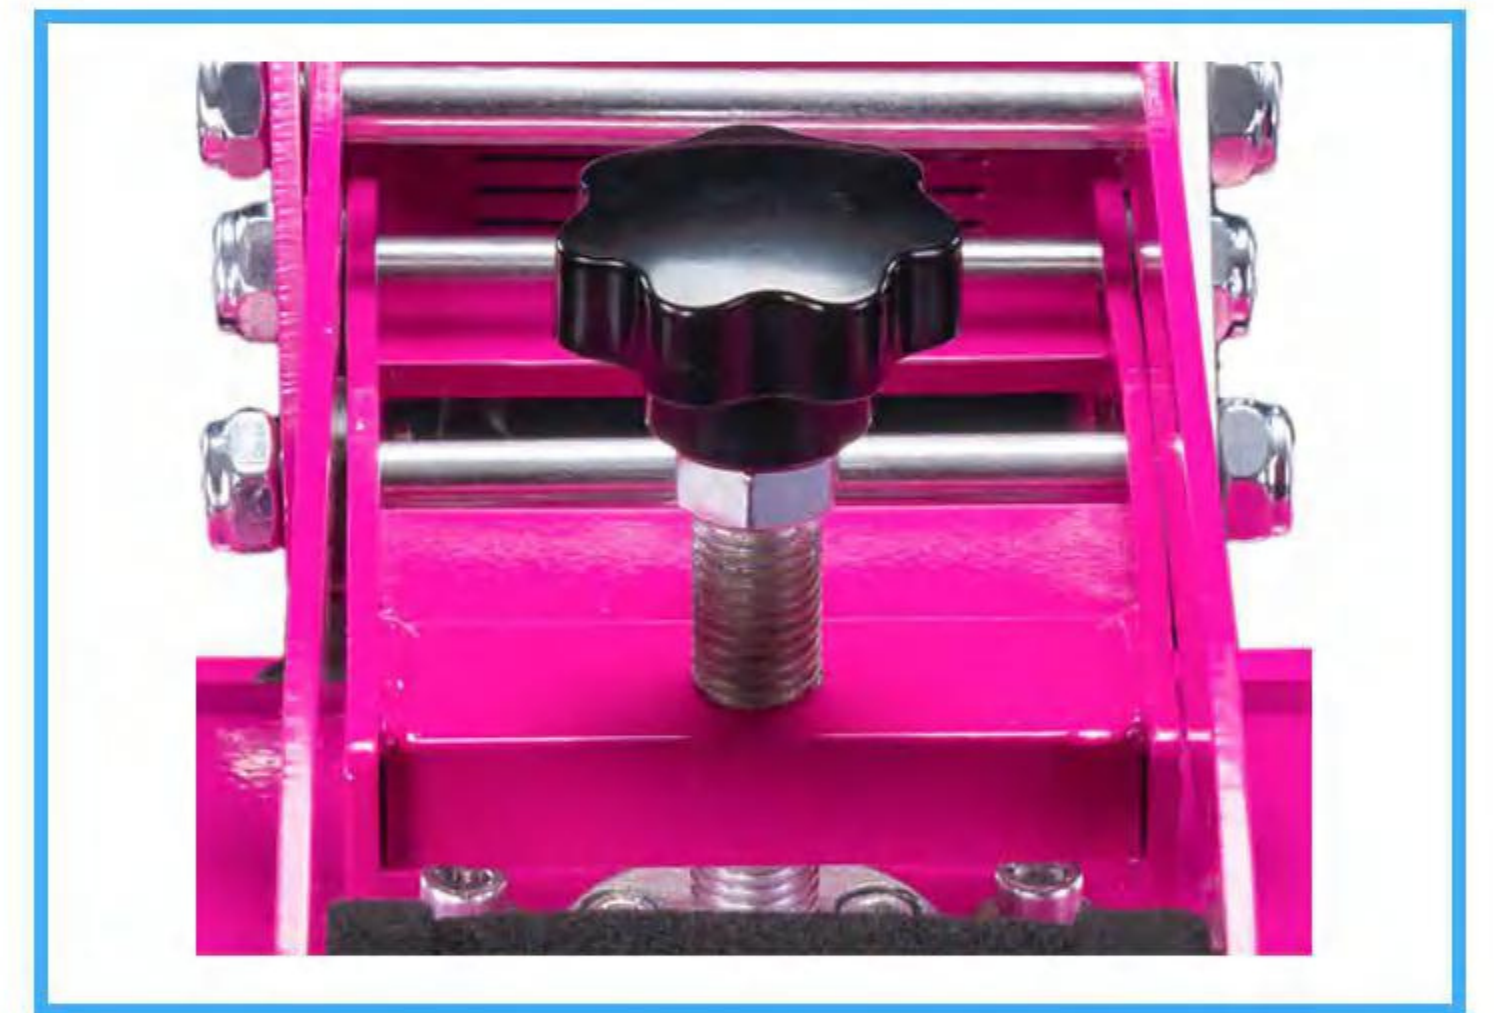

PRESSURE REGULATING ROD
Increase the pressure clockwise