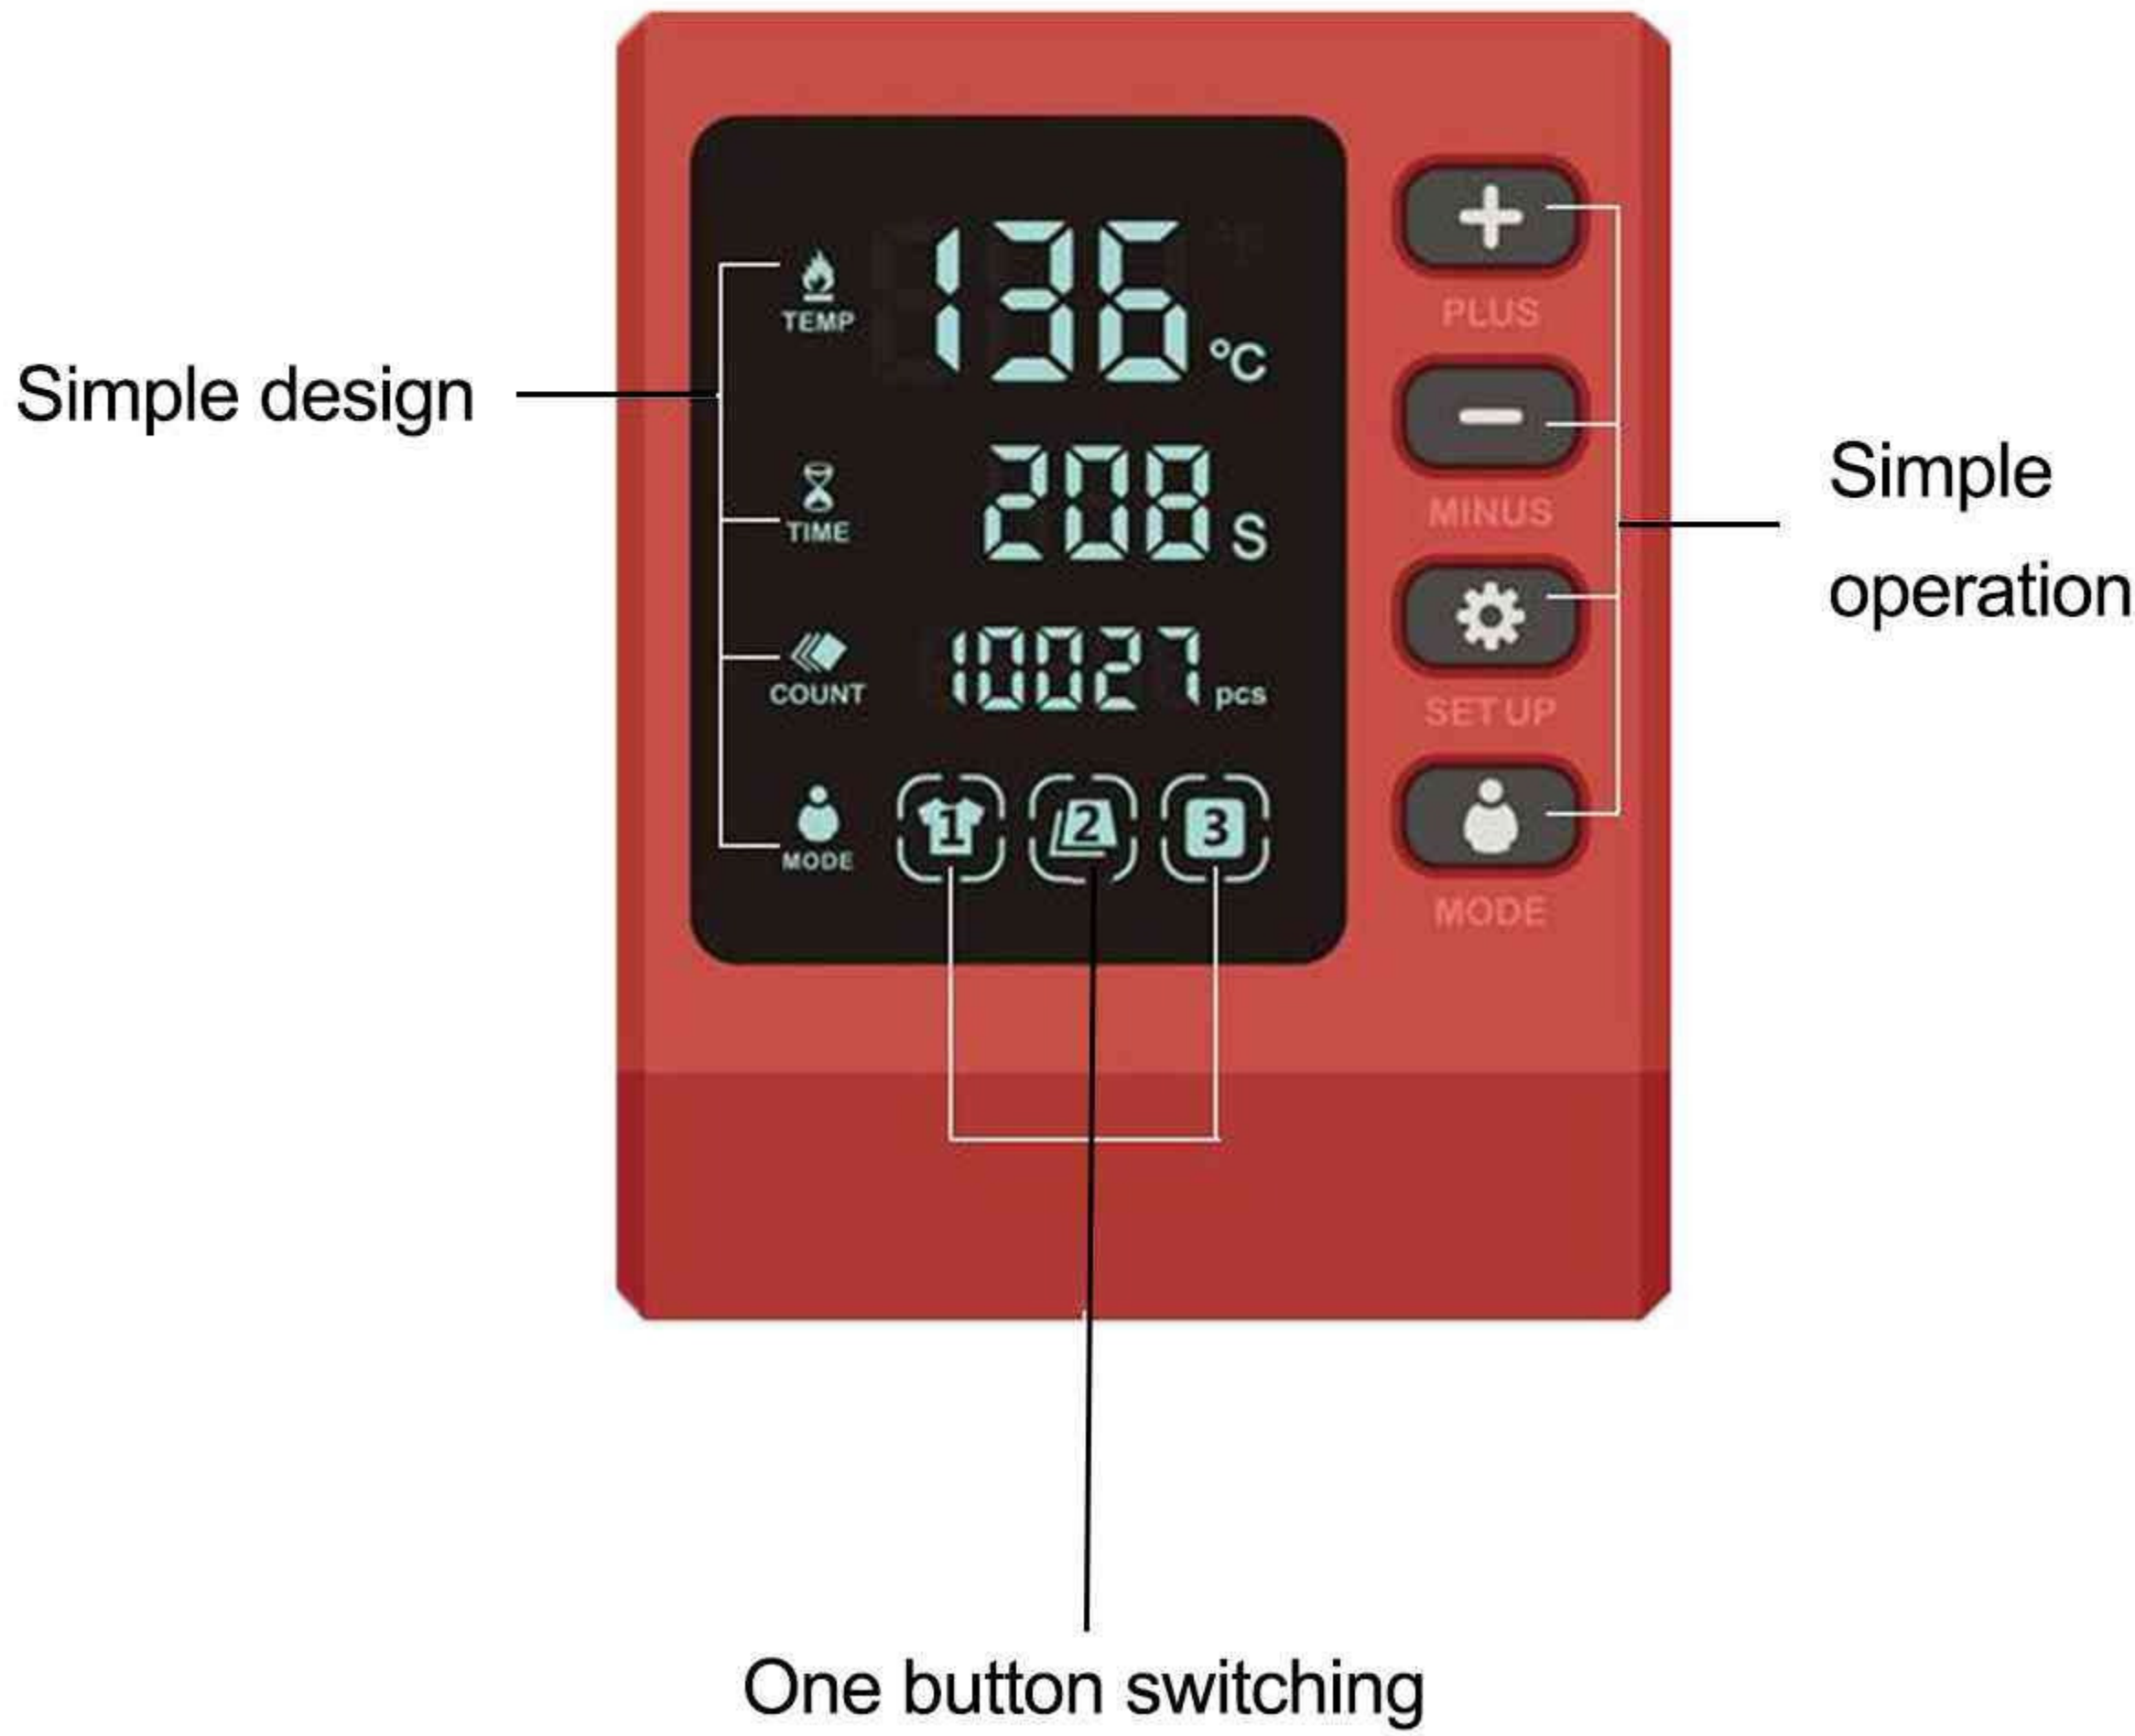

Large screen display

Product Parameters	
Item No. :	P8100
Machine Power:	1000W/850W
Voltage:	110V/220V
Carton Size :	56x45x46cm
Cross Weight:	24.00kg
Transfer Size :	25x28cm
Color:	Black/Red