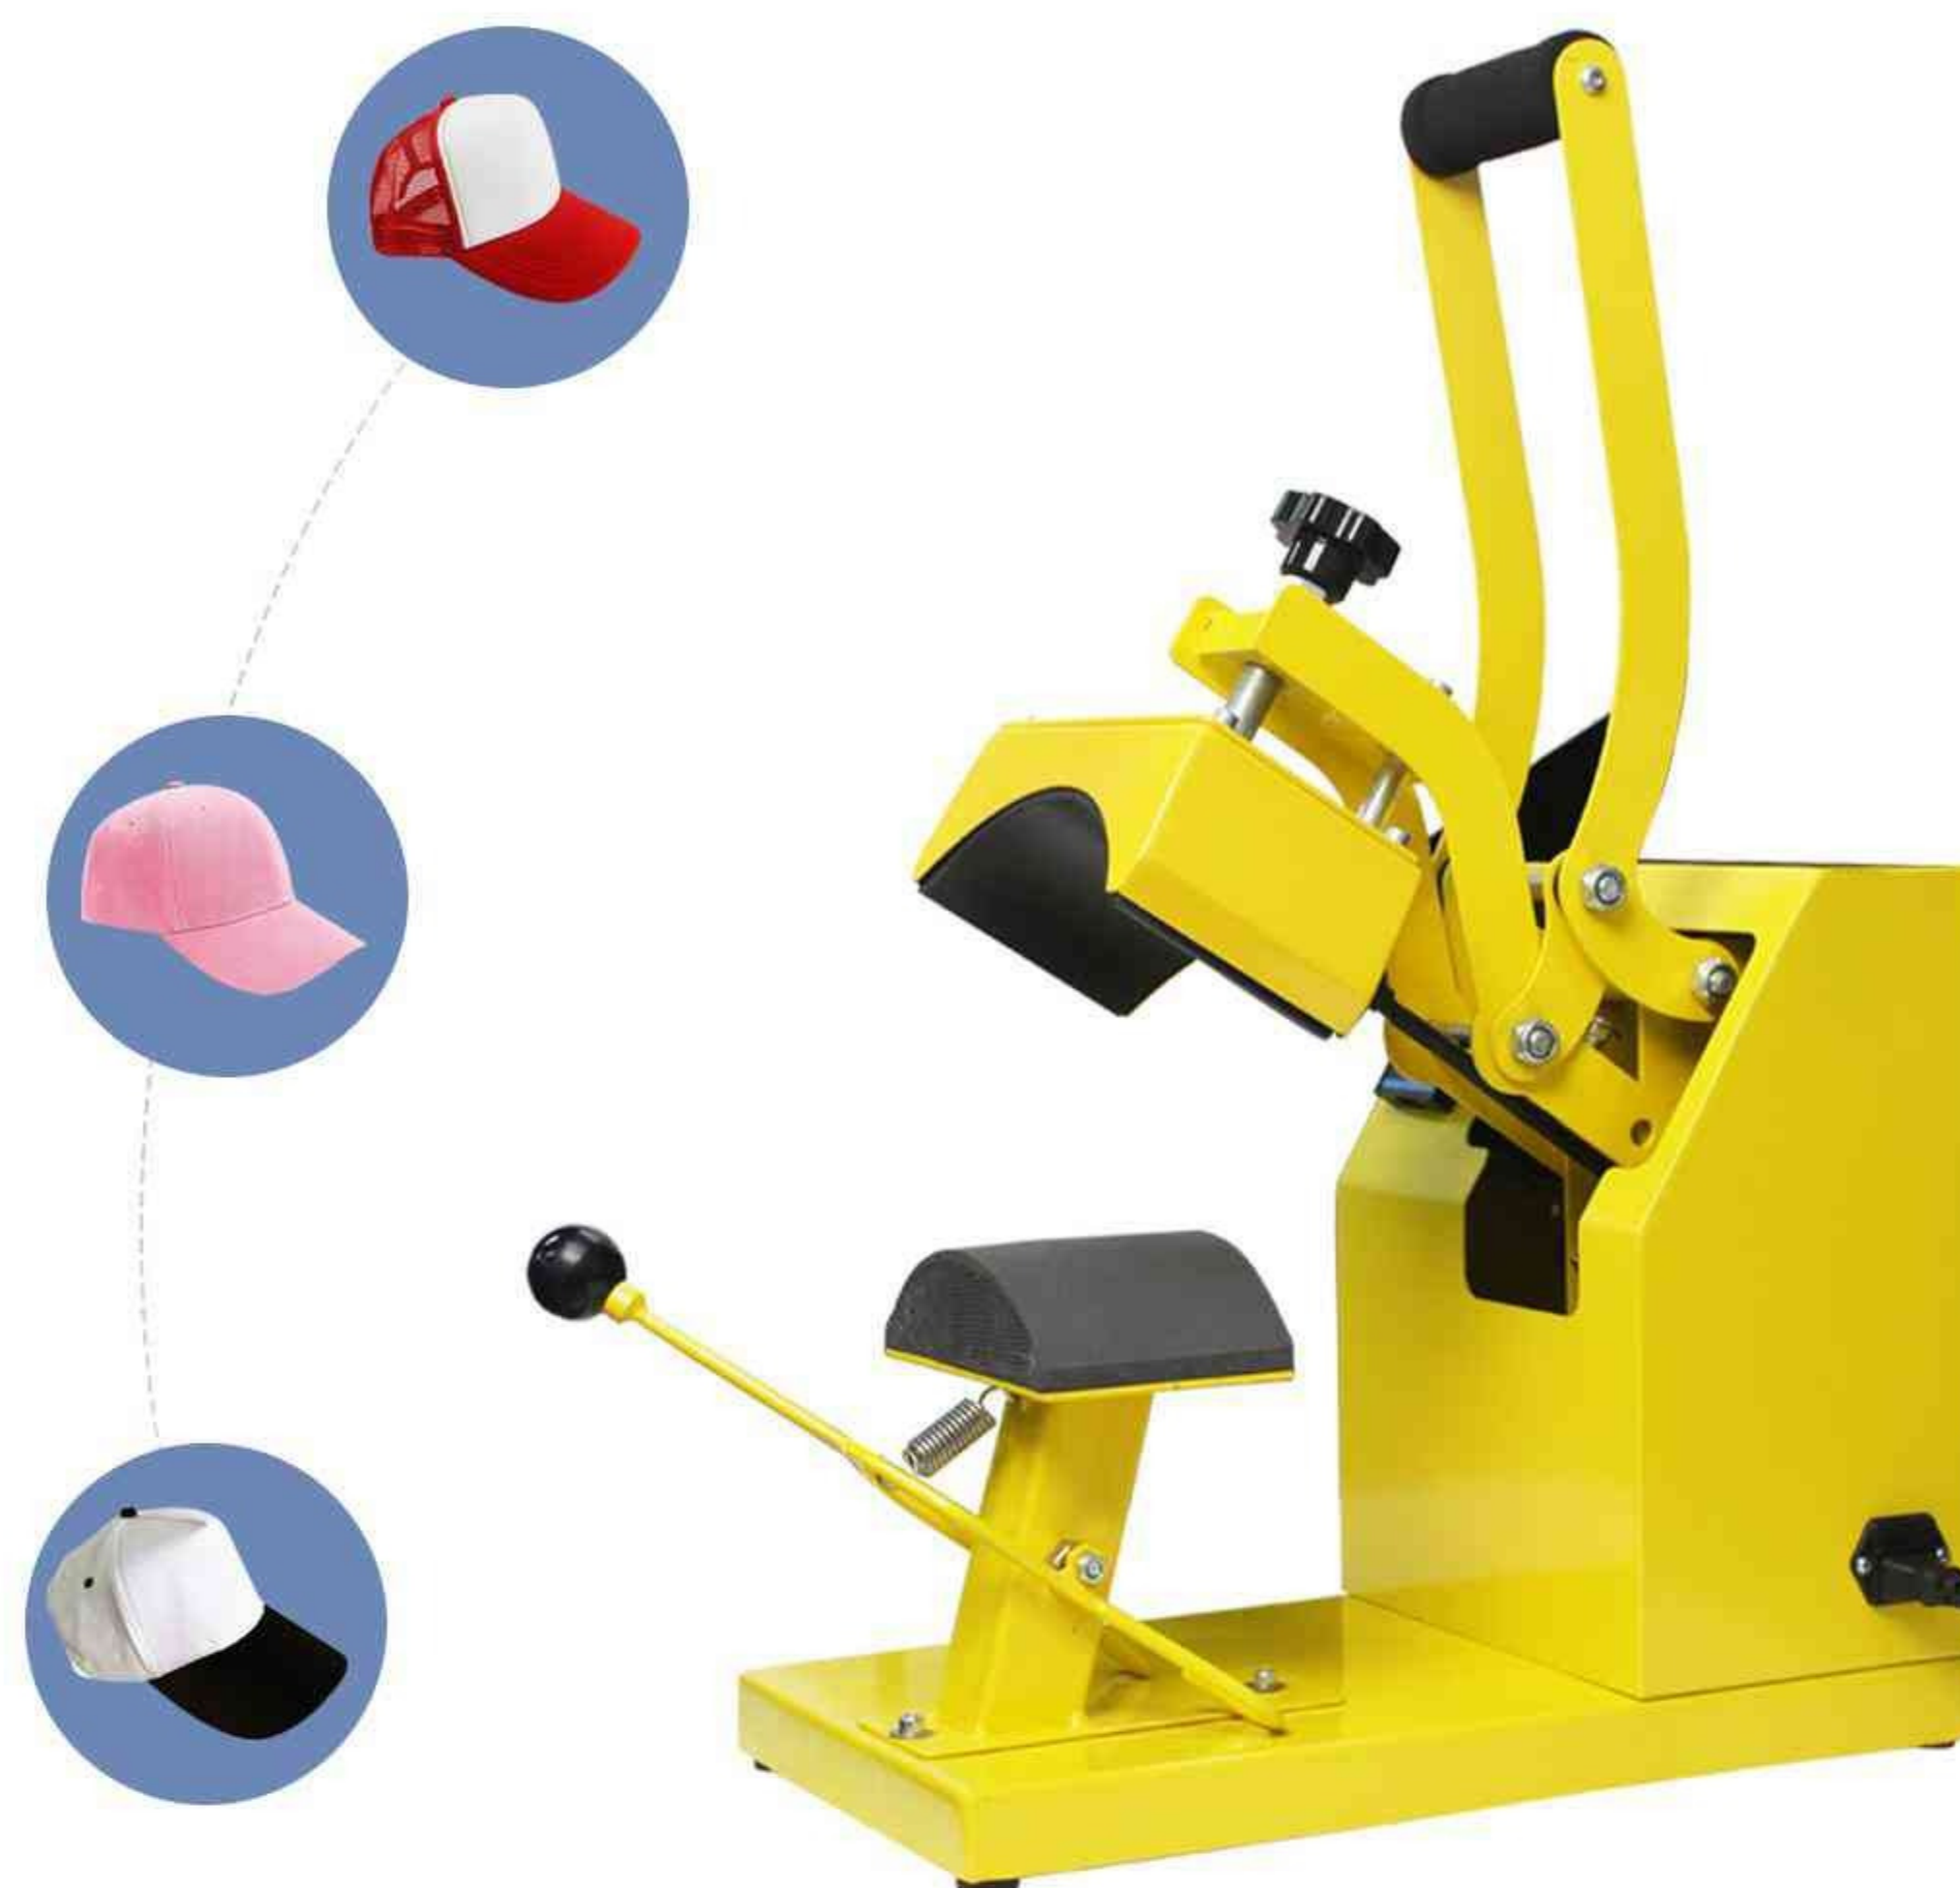

NEW MANUAL CAP HEAT PRESS MACHINE

- Solid steel welded framework, Lightweight & portable
- Scratch-resistant, Baked on teflon coat
- Interchangeable Heater Attachment
- Used to print baseball caps, fisherman hats and other types of hats
- Color: Yellow, Silver, Blue, Black

Product Parameters

Item No. :	DCH-2134
Machine Power:	550W
Voltage:	110V/220V
Cap Base:	9.5x16cm
Cross Weight:	16kg
Carton size:	61x32x49cm