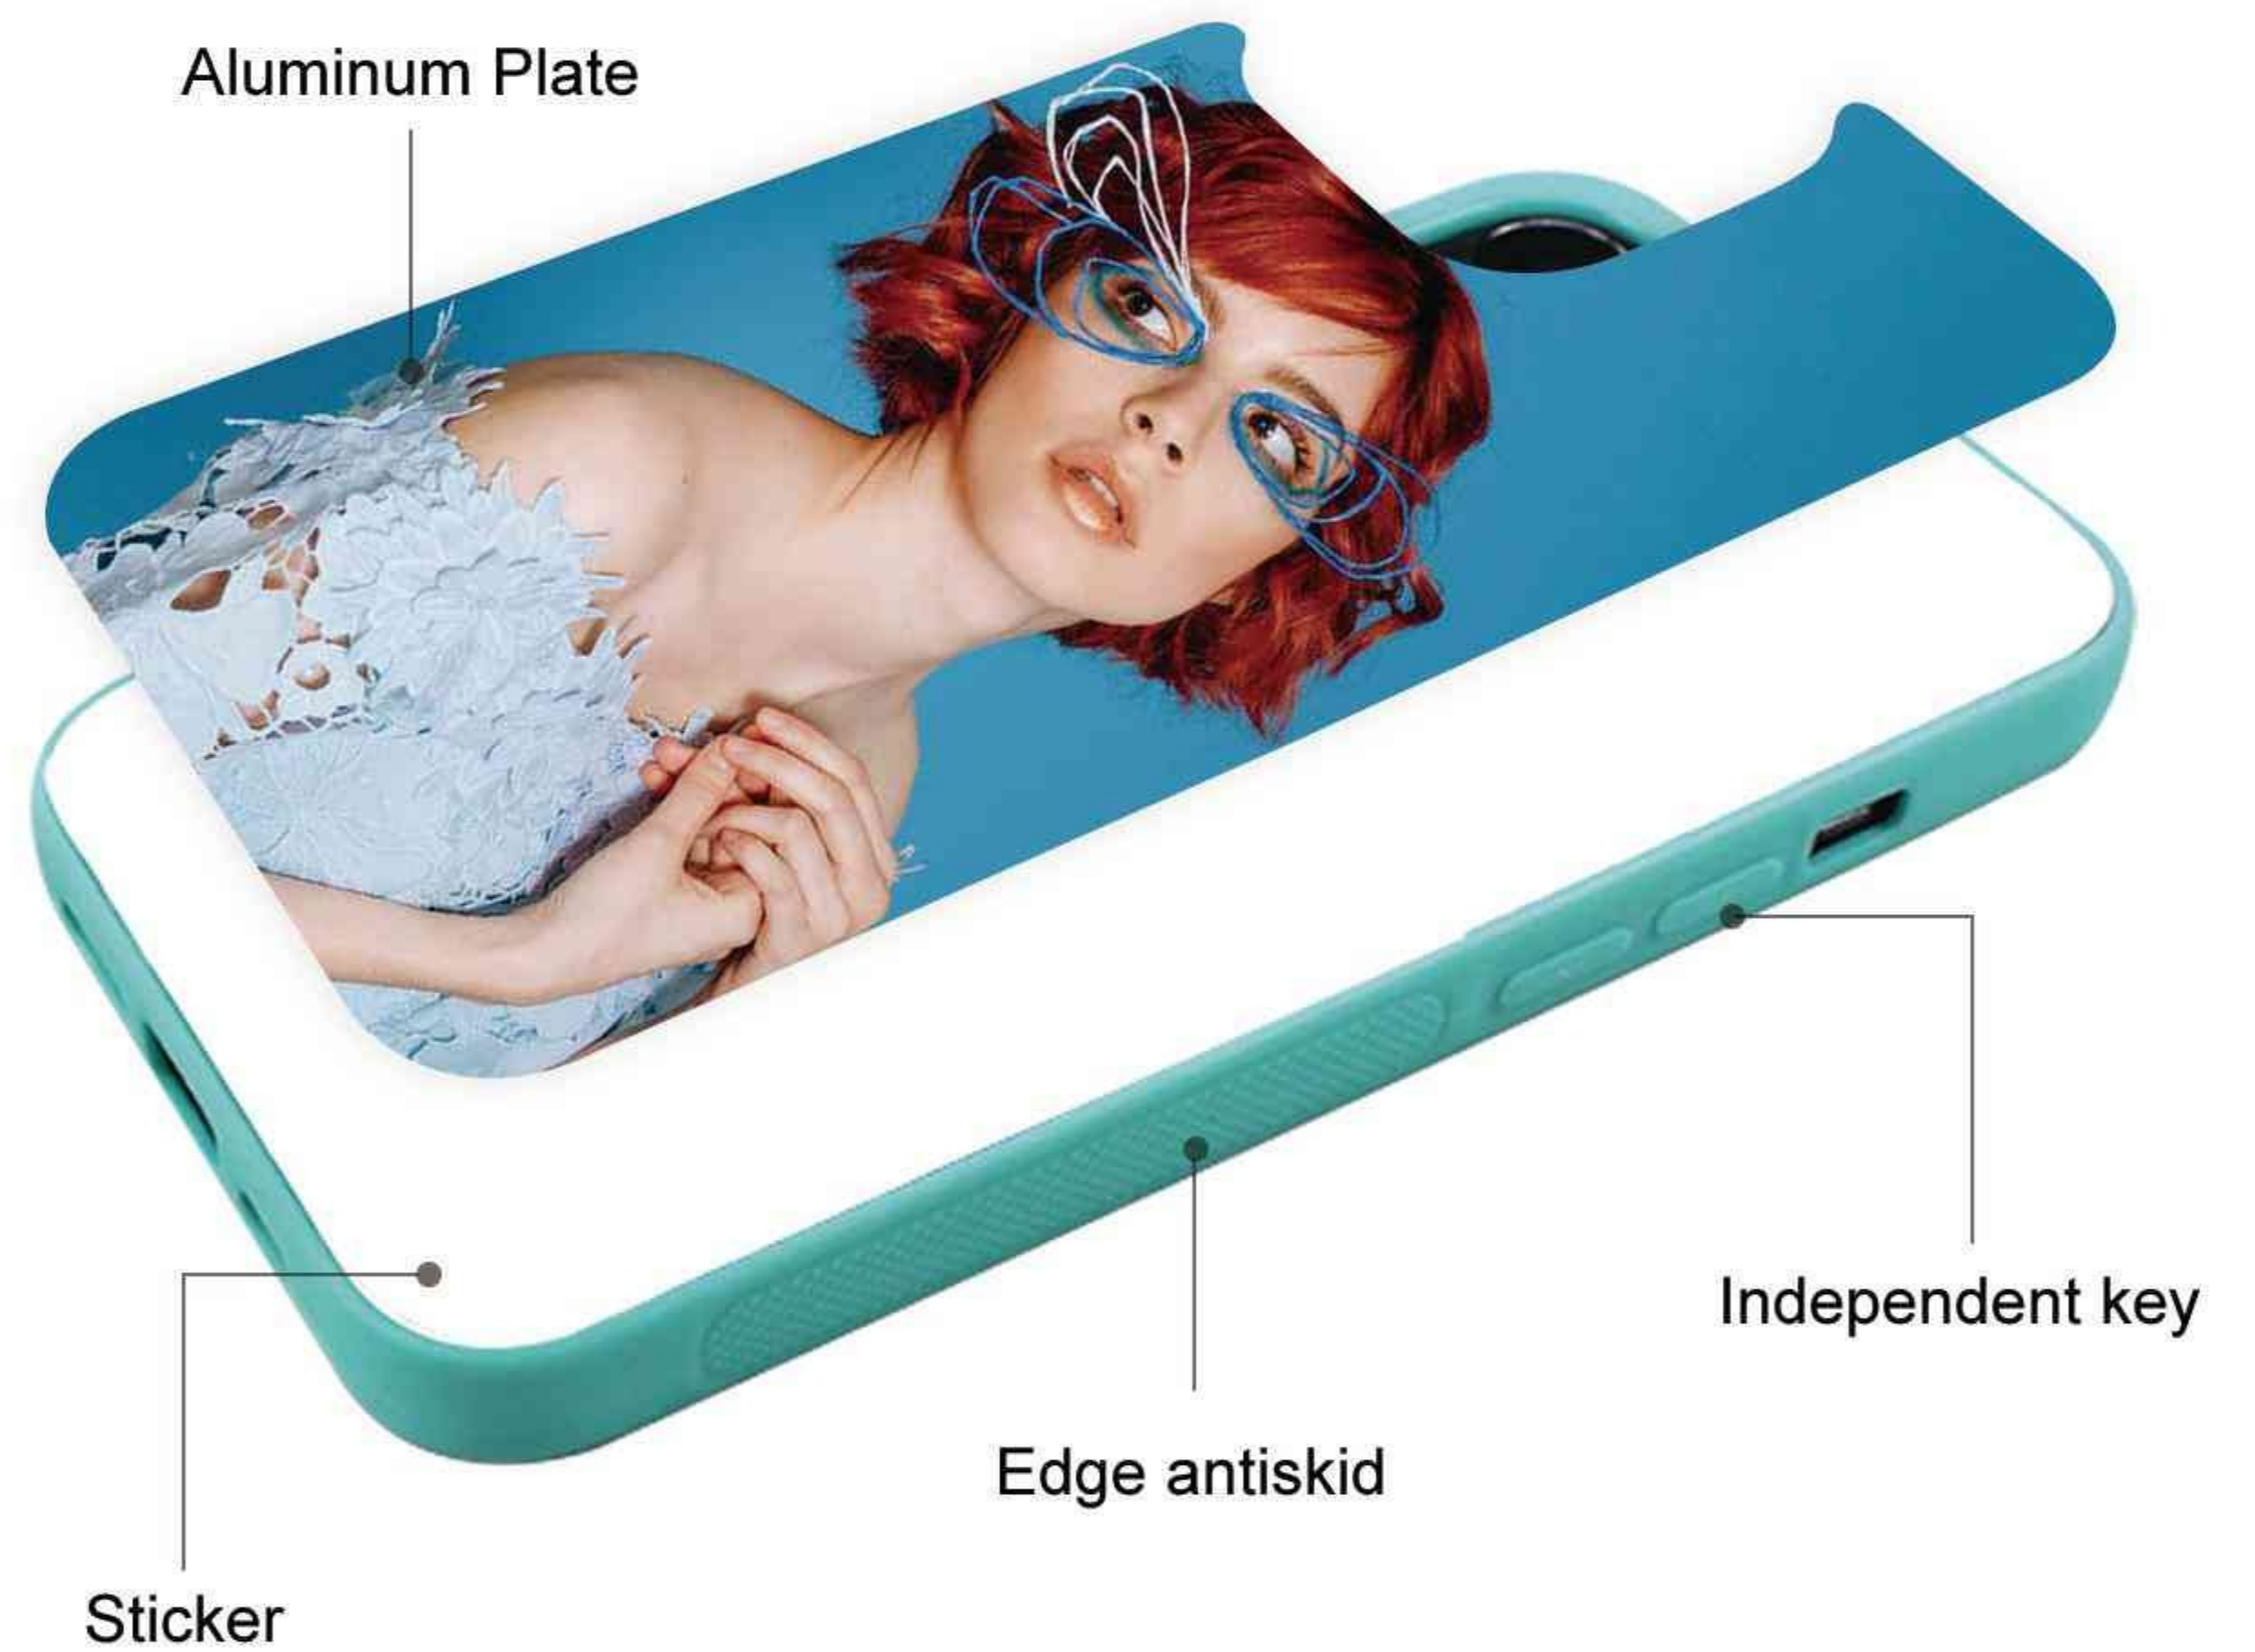

SUBLIMATION TPU COLOR PHONE CASE

The color TPU mobile phone case is made of high-quality TPU raw materials. The metal plate used has the highest quality and good printing effect, which can better protect your mobile phone from damage. The colorful mobile phone case design is eye-catching. Sublimation mobile phone case is now very popular and widely used in commerce, promotion, advertising, gifts, personal purposes, etc.

Multiple colors