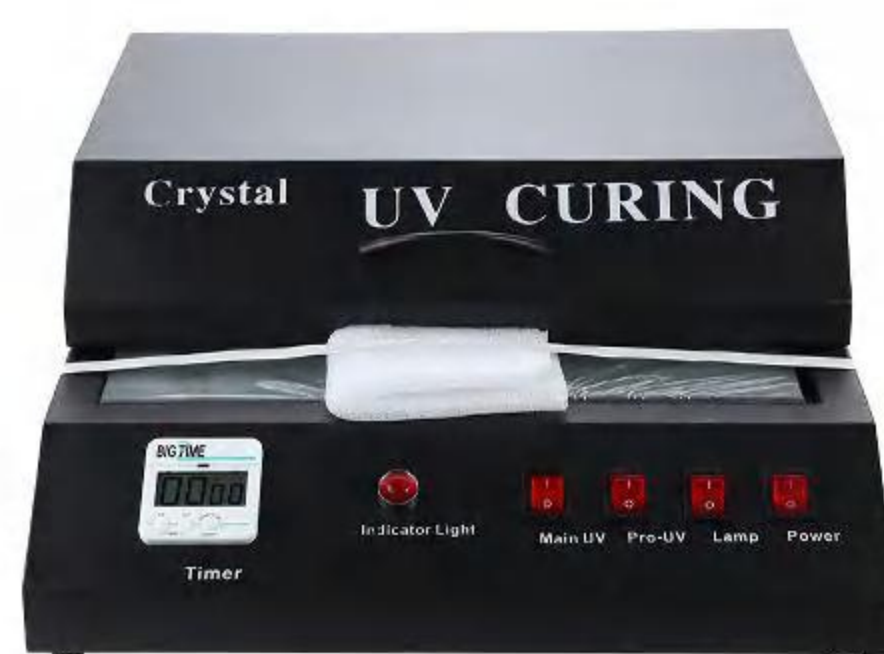

Semi-auto Label Heat Press Machine

Item No. : DHP-1212
Size: 12x12cm

Big Size Semi Auto Heat Press

Item No. : DHP-5070-2/DHP-6080-2
Size: 50x70cm/60x80cm

Big Size Semi Auto Heat Press

Item No. : DHP-6080-3/DHP-50100/DHP80100
Size: 60x80cm/50x100cm/80x100cm